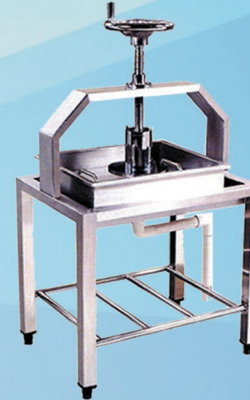

Soyabean Grinder

Soyabean & Rice Grinder (made in Taiwan)

	FDM-100	FDM-125
Power (kW/V/Hz)	0.75/230/50	1.1/230/50
Stone Size (inch)	Ø4	Ø5
Productivity (kg/h)	30	38
Weight (kg)	22	38
Dim (LxWxH) (cm)	33x33x75	40x40x77

YH-G8

YH-G10

YH-G12

	YH-G8	YH-G10	YH-G12
Power (kW/V/Hz)	1.1/230/50	1.5/230/50	2.2/230/50
Stone Size (inch)	Ø8	Ø10	Ø12
Productivity (kg/h)	60	100	120
Weight (kg)	85	105	120

Soyabean Milk Machine

Bean Curd Machine

Chili Grinder (made in Taiwan)

ET-09

ET-10

	Gas	Electric
Type	Gas	Electric
Power (kW/V/Hz)	1.1/230/50	10.1/230/50
Stone Size (cm)	10	10
Productivity (kg/h)	80	80
Weight (kg)	78	78
Dim (LxWxH) (cm)	80x50x110	80x50x110

ET-DF01

Capacity (l)	12
Productivity (kg/h)	12
Weight (kg)	15
Dim (LxWxH) (cm)	55x55x109

MH-2000-5AC

Power (kW/V/Hz)	0.75/230/50
Productivity (kg/h)	30-70
Speed (rpm)	3,600
Weight (kg)	29
Dim (LxWxH) (cm)	50x28x110