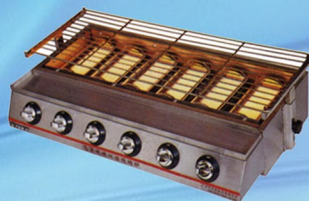

Barbecue Oven

VSK-702

	VSK-702	ET-K22	ET-K23	ET-K222	ET-K233
Control Switch	2	4	6	4	6
Gas	LPG	LPG	LPG	LPG	LPG
Gas Pressure (kpa)	2.8	2.8	2.8	2.8	2.8
Weight (kg)	27.5	24	27	11	14
Dim (LxWxH) (cm)	107x40x25	58x40x18	80x40x18	58x40x18	80x40x18

Environmental Roaster

ET-K22

ET-K233

Gas Griddle

TGG-720

	TGG-720
Control Switch	2
Gas	LPG
Gas Pressure (kpa)	2.8-3
Weight (kg)	43
Dim (LxWxH) (cm)	73x57x57

Conveyor Toaster

TT-300

Power (kW/V/Hz)	1.94/230/50
Productivity (slices/hr)	300-350
Temperature (°C)	50-300
Control Switch	1
Weight (kg)	16
Dim (LxWxH) (cm)	42x37x39

Noodle Cooker (Electric)

MP-4H

	MP-4H	MP-6H
Power (kW/V/Hz)	4.0/230/50	6.0/230/50
Control Switch	2	3
Head	4	6
Weight (kg)	13	17
Dim (LxWxH) (cm)	42.5x60x39	60x60x39